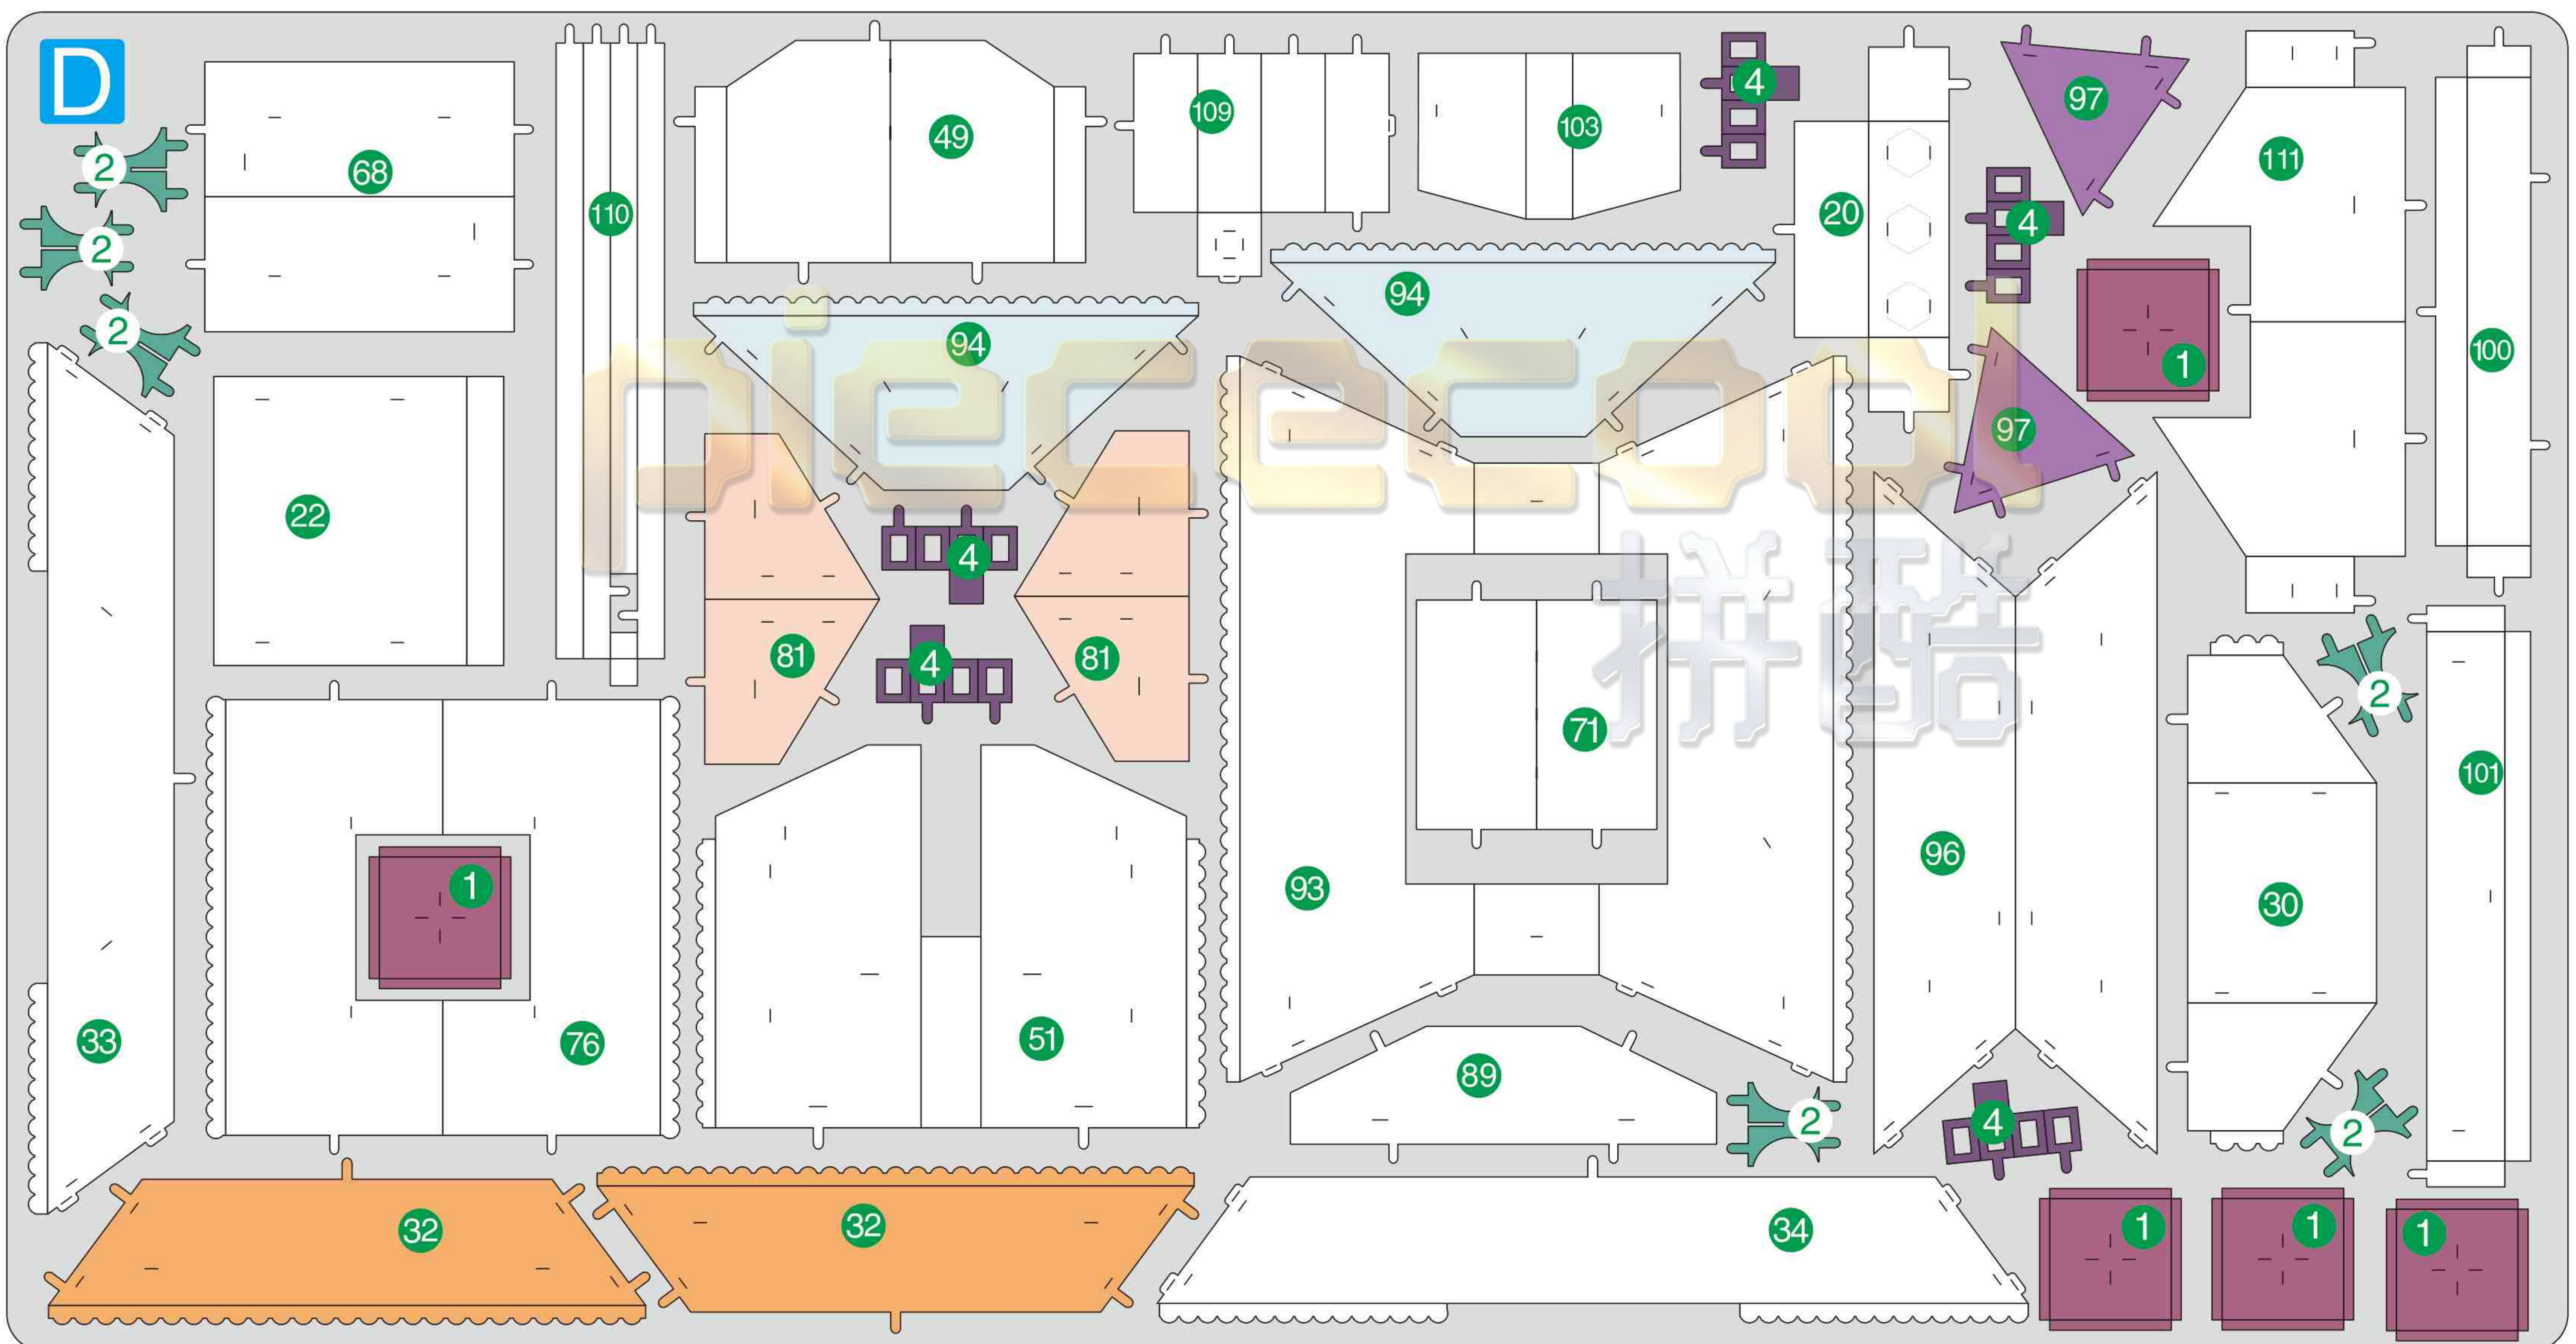

风满楼 RESTAURANT P145

piececool  
拼酷