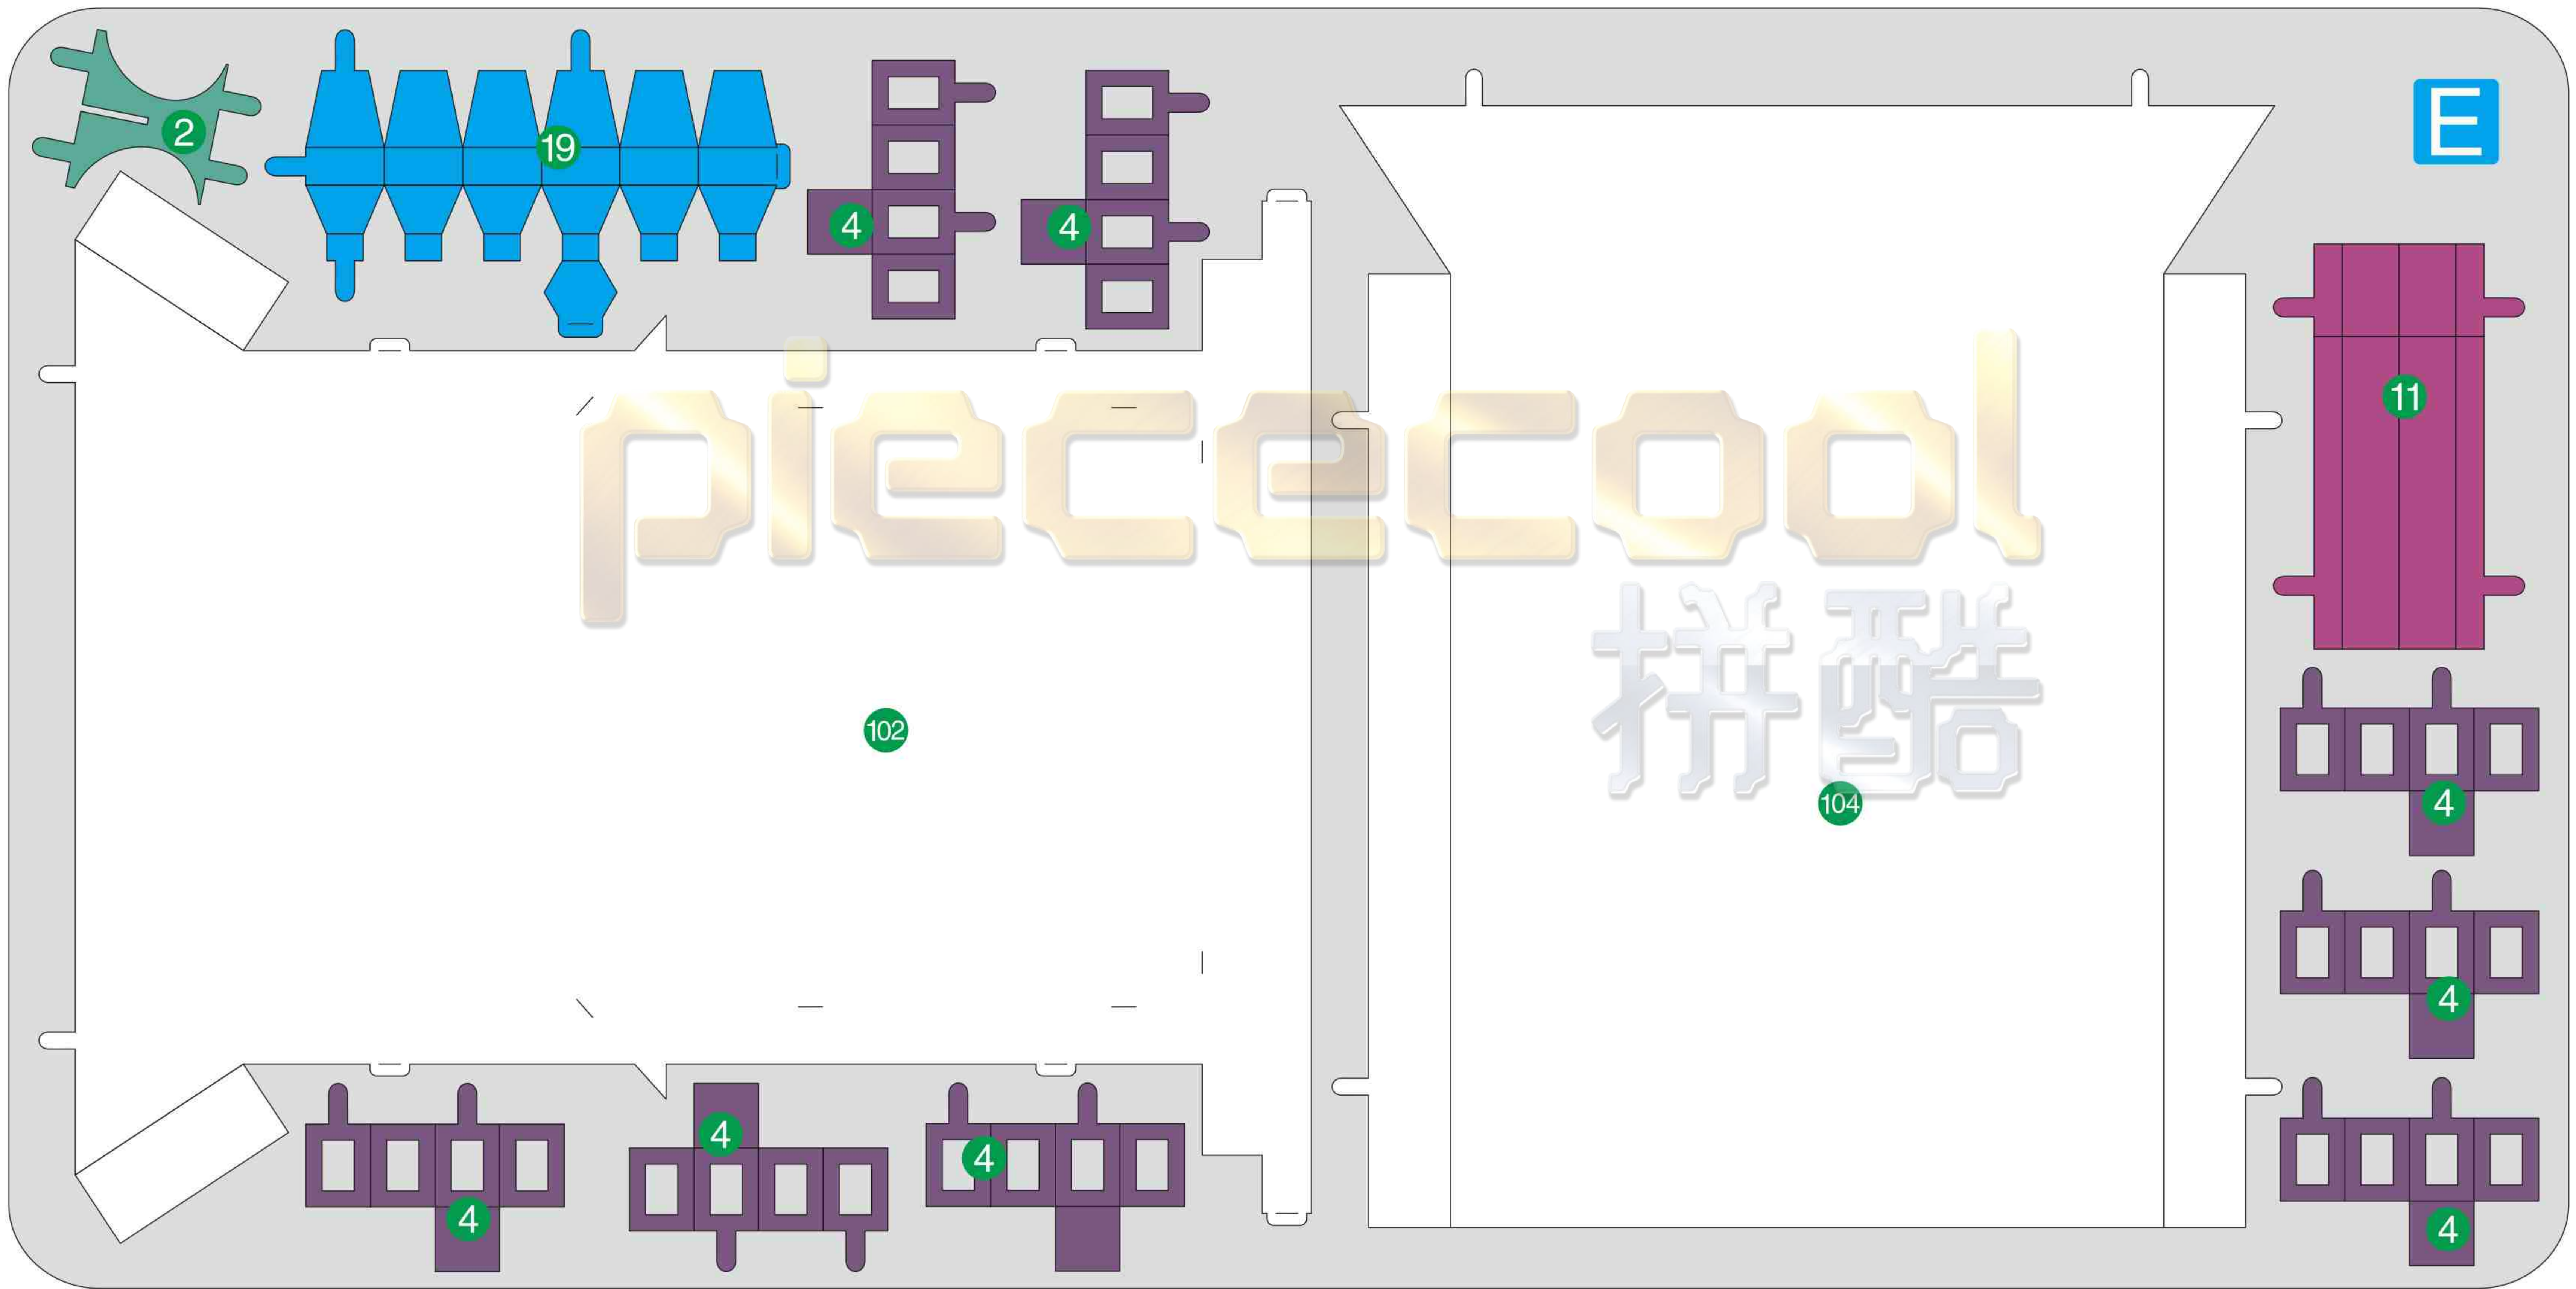

风满楼 RESTAURANT P145

piececool  
拼酷