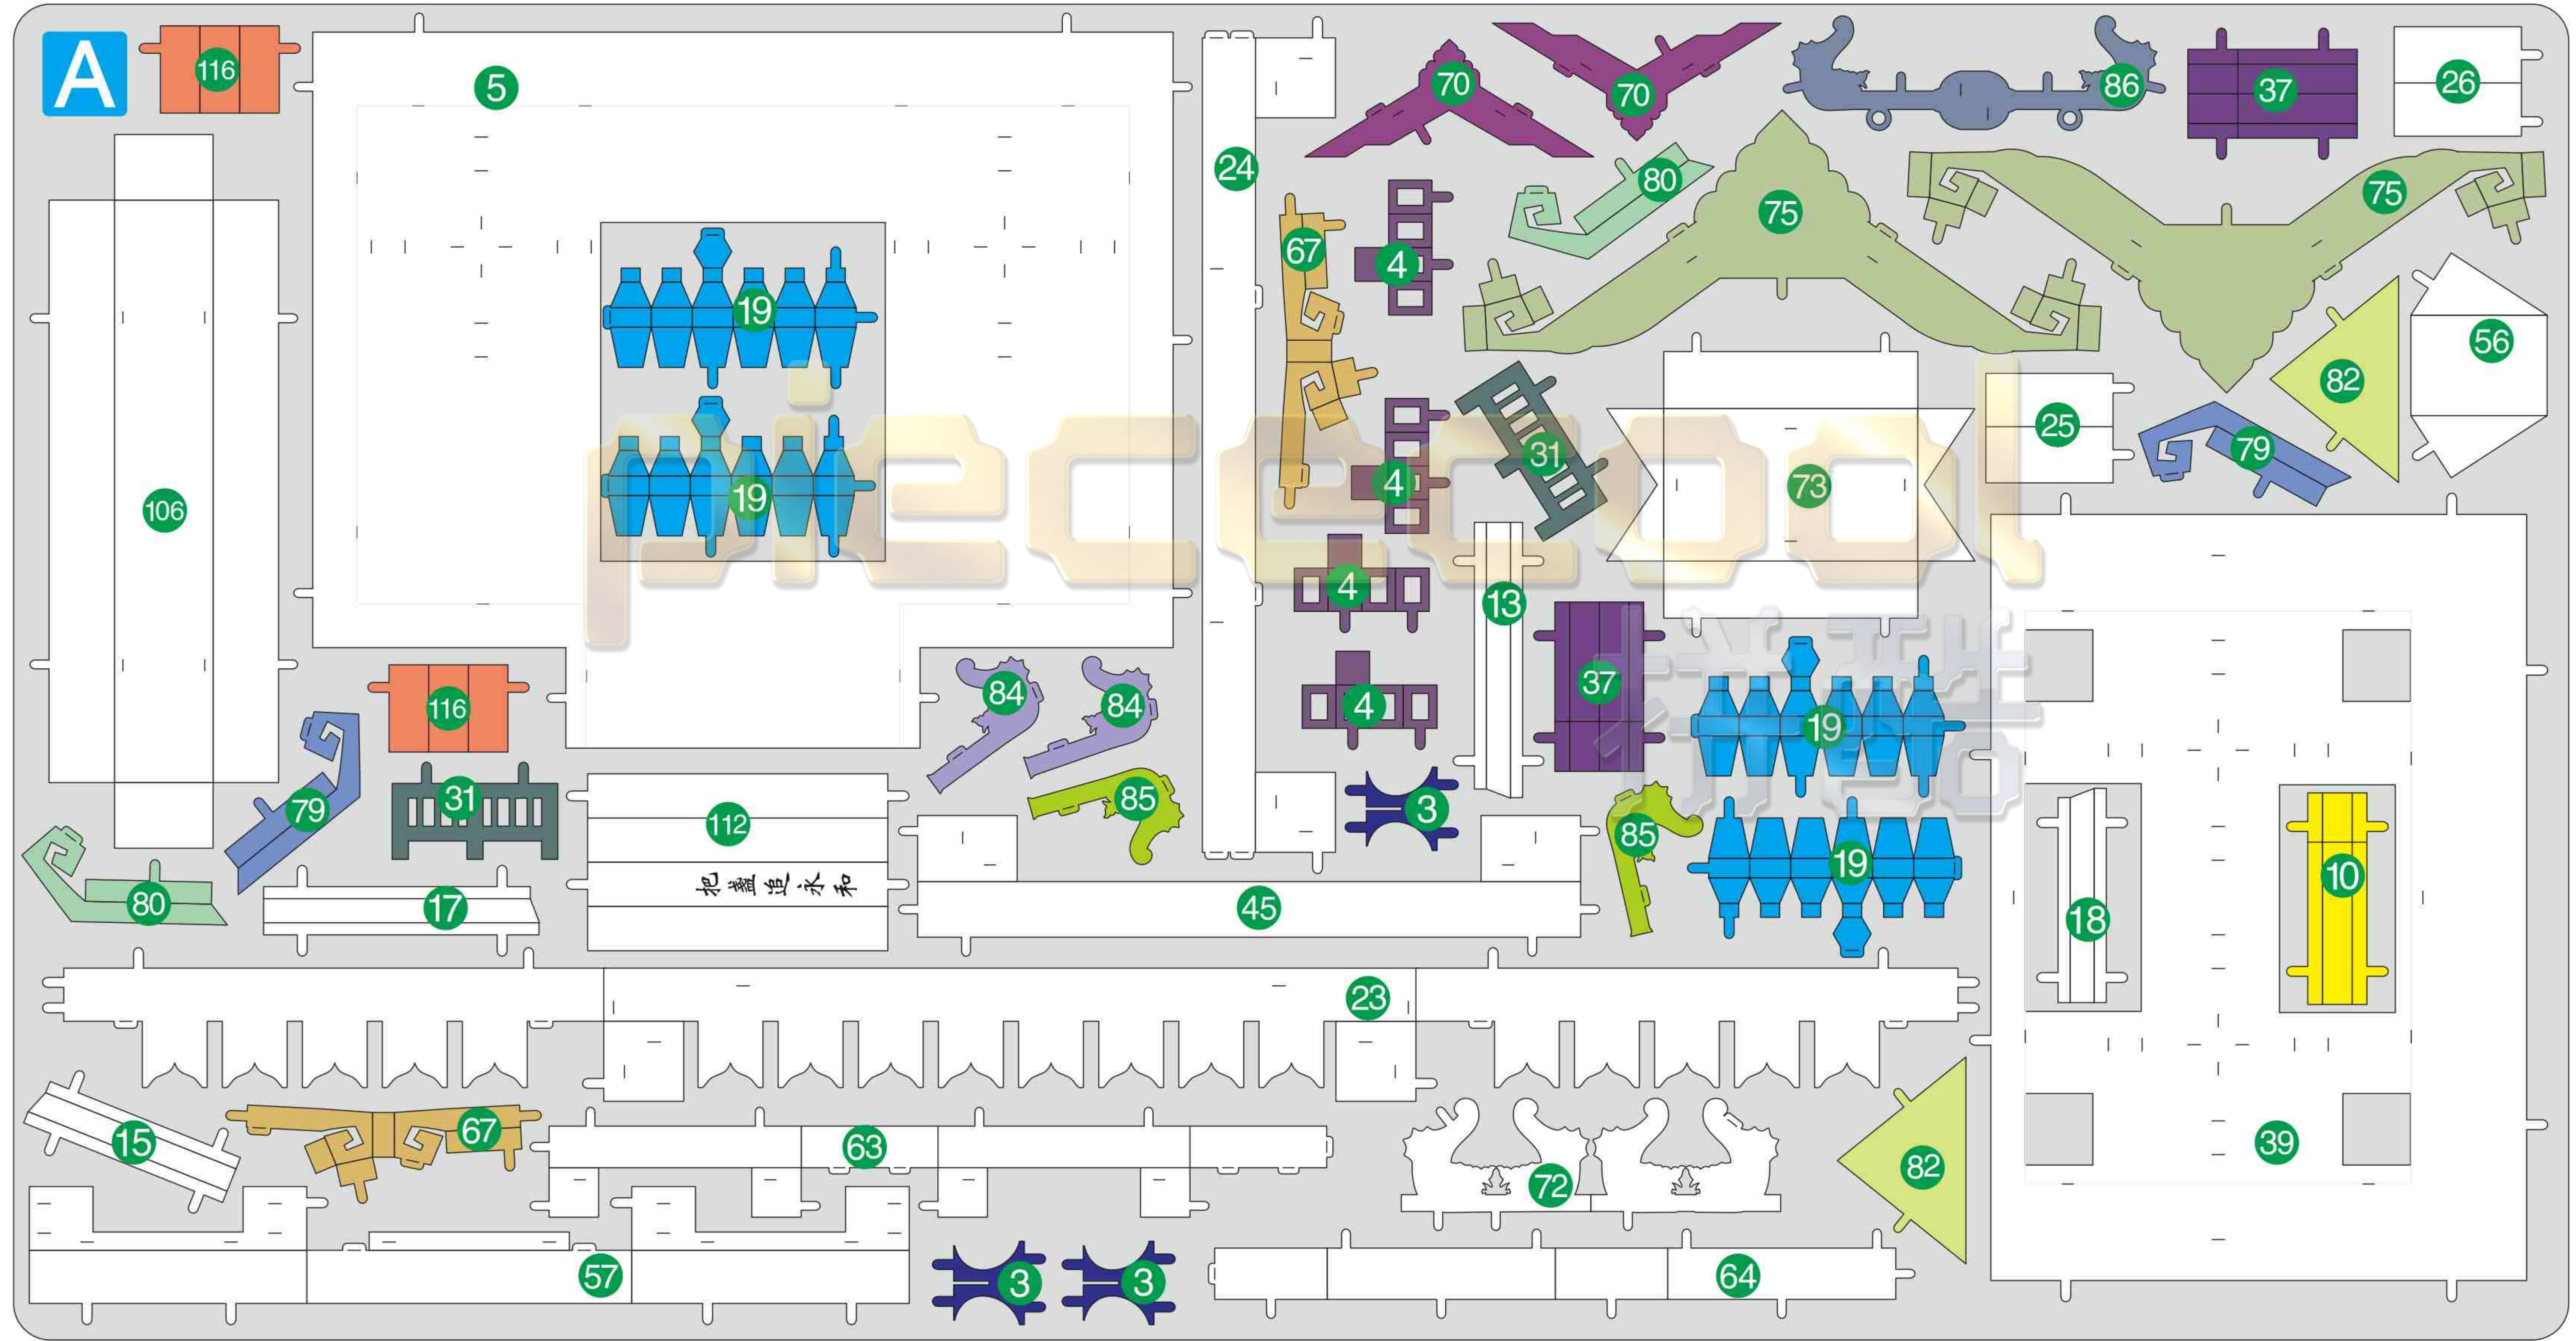

风满楼 RESTAURANT P145

piececool  
拼酷