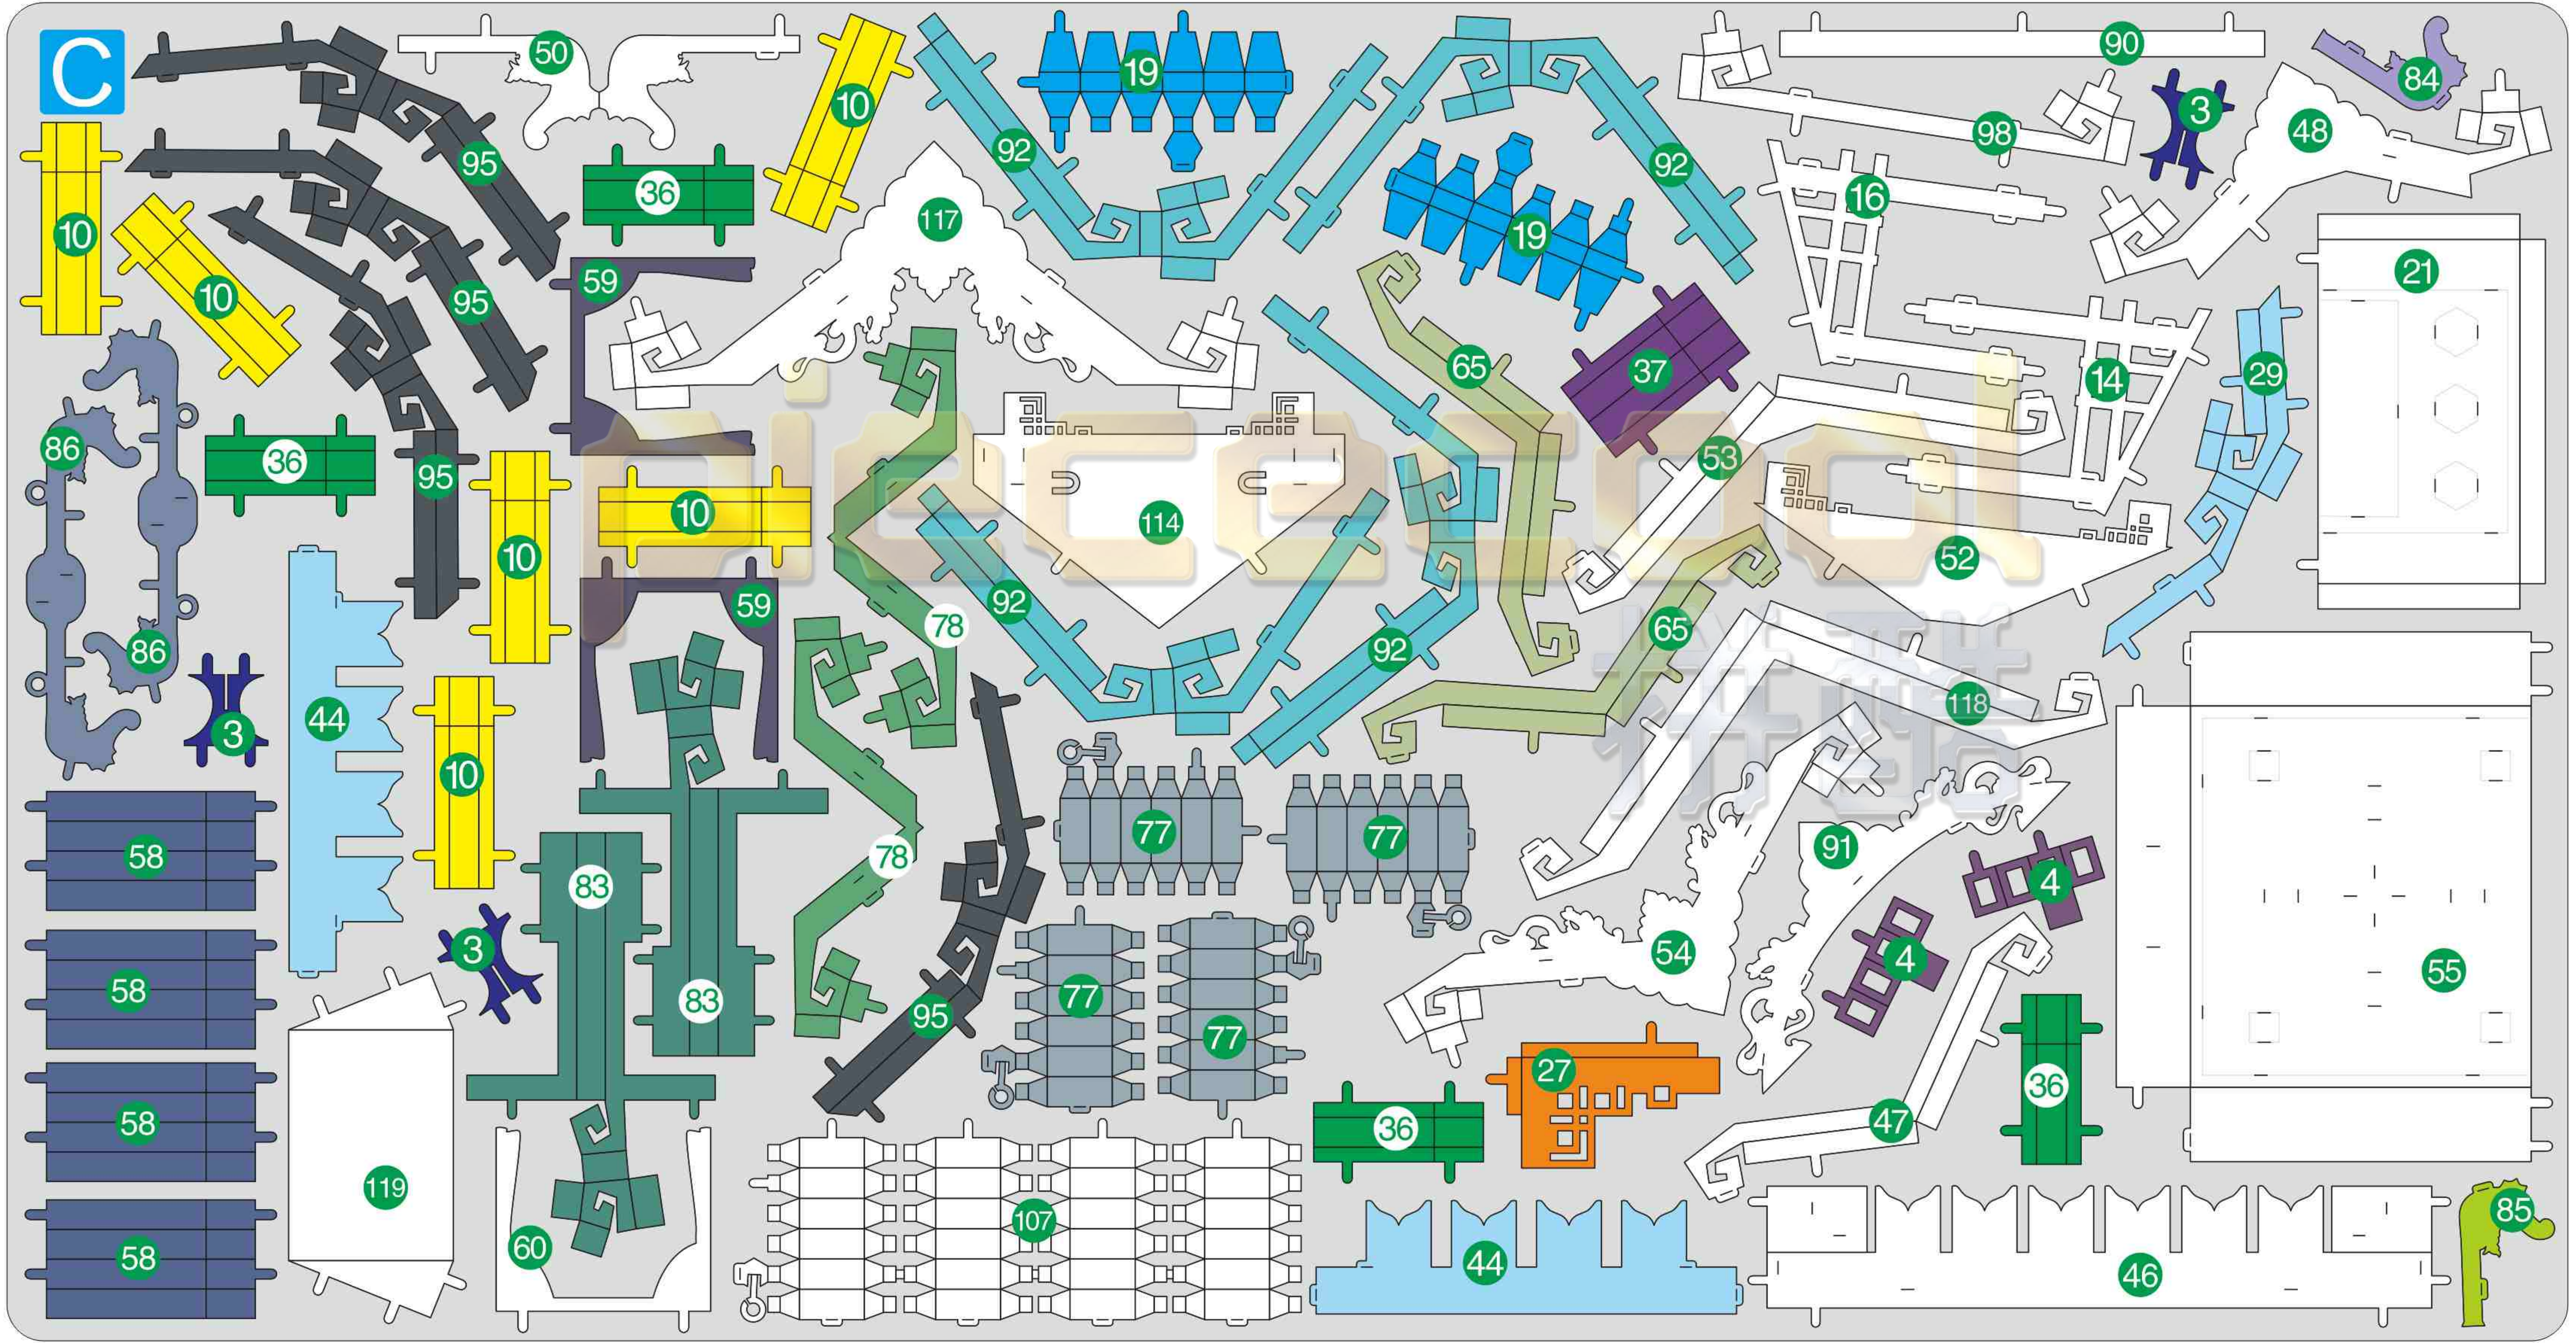

风满楼 RESTAURANT P145

piececool  
拼酷