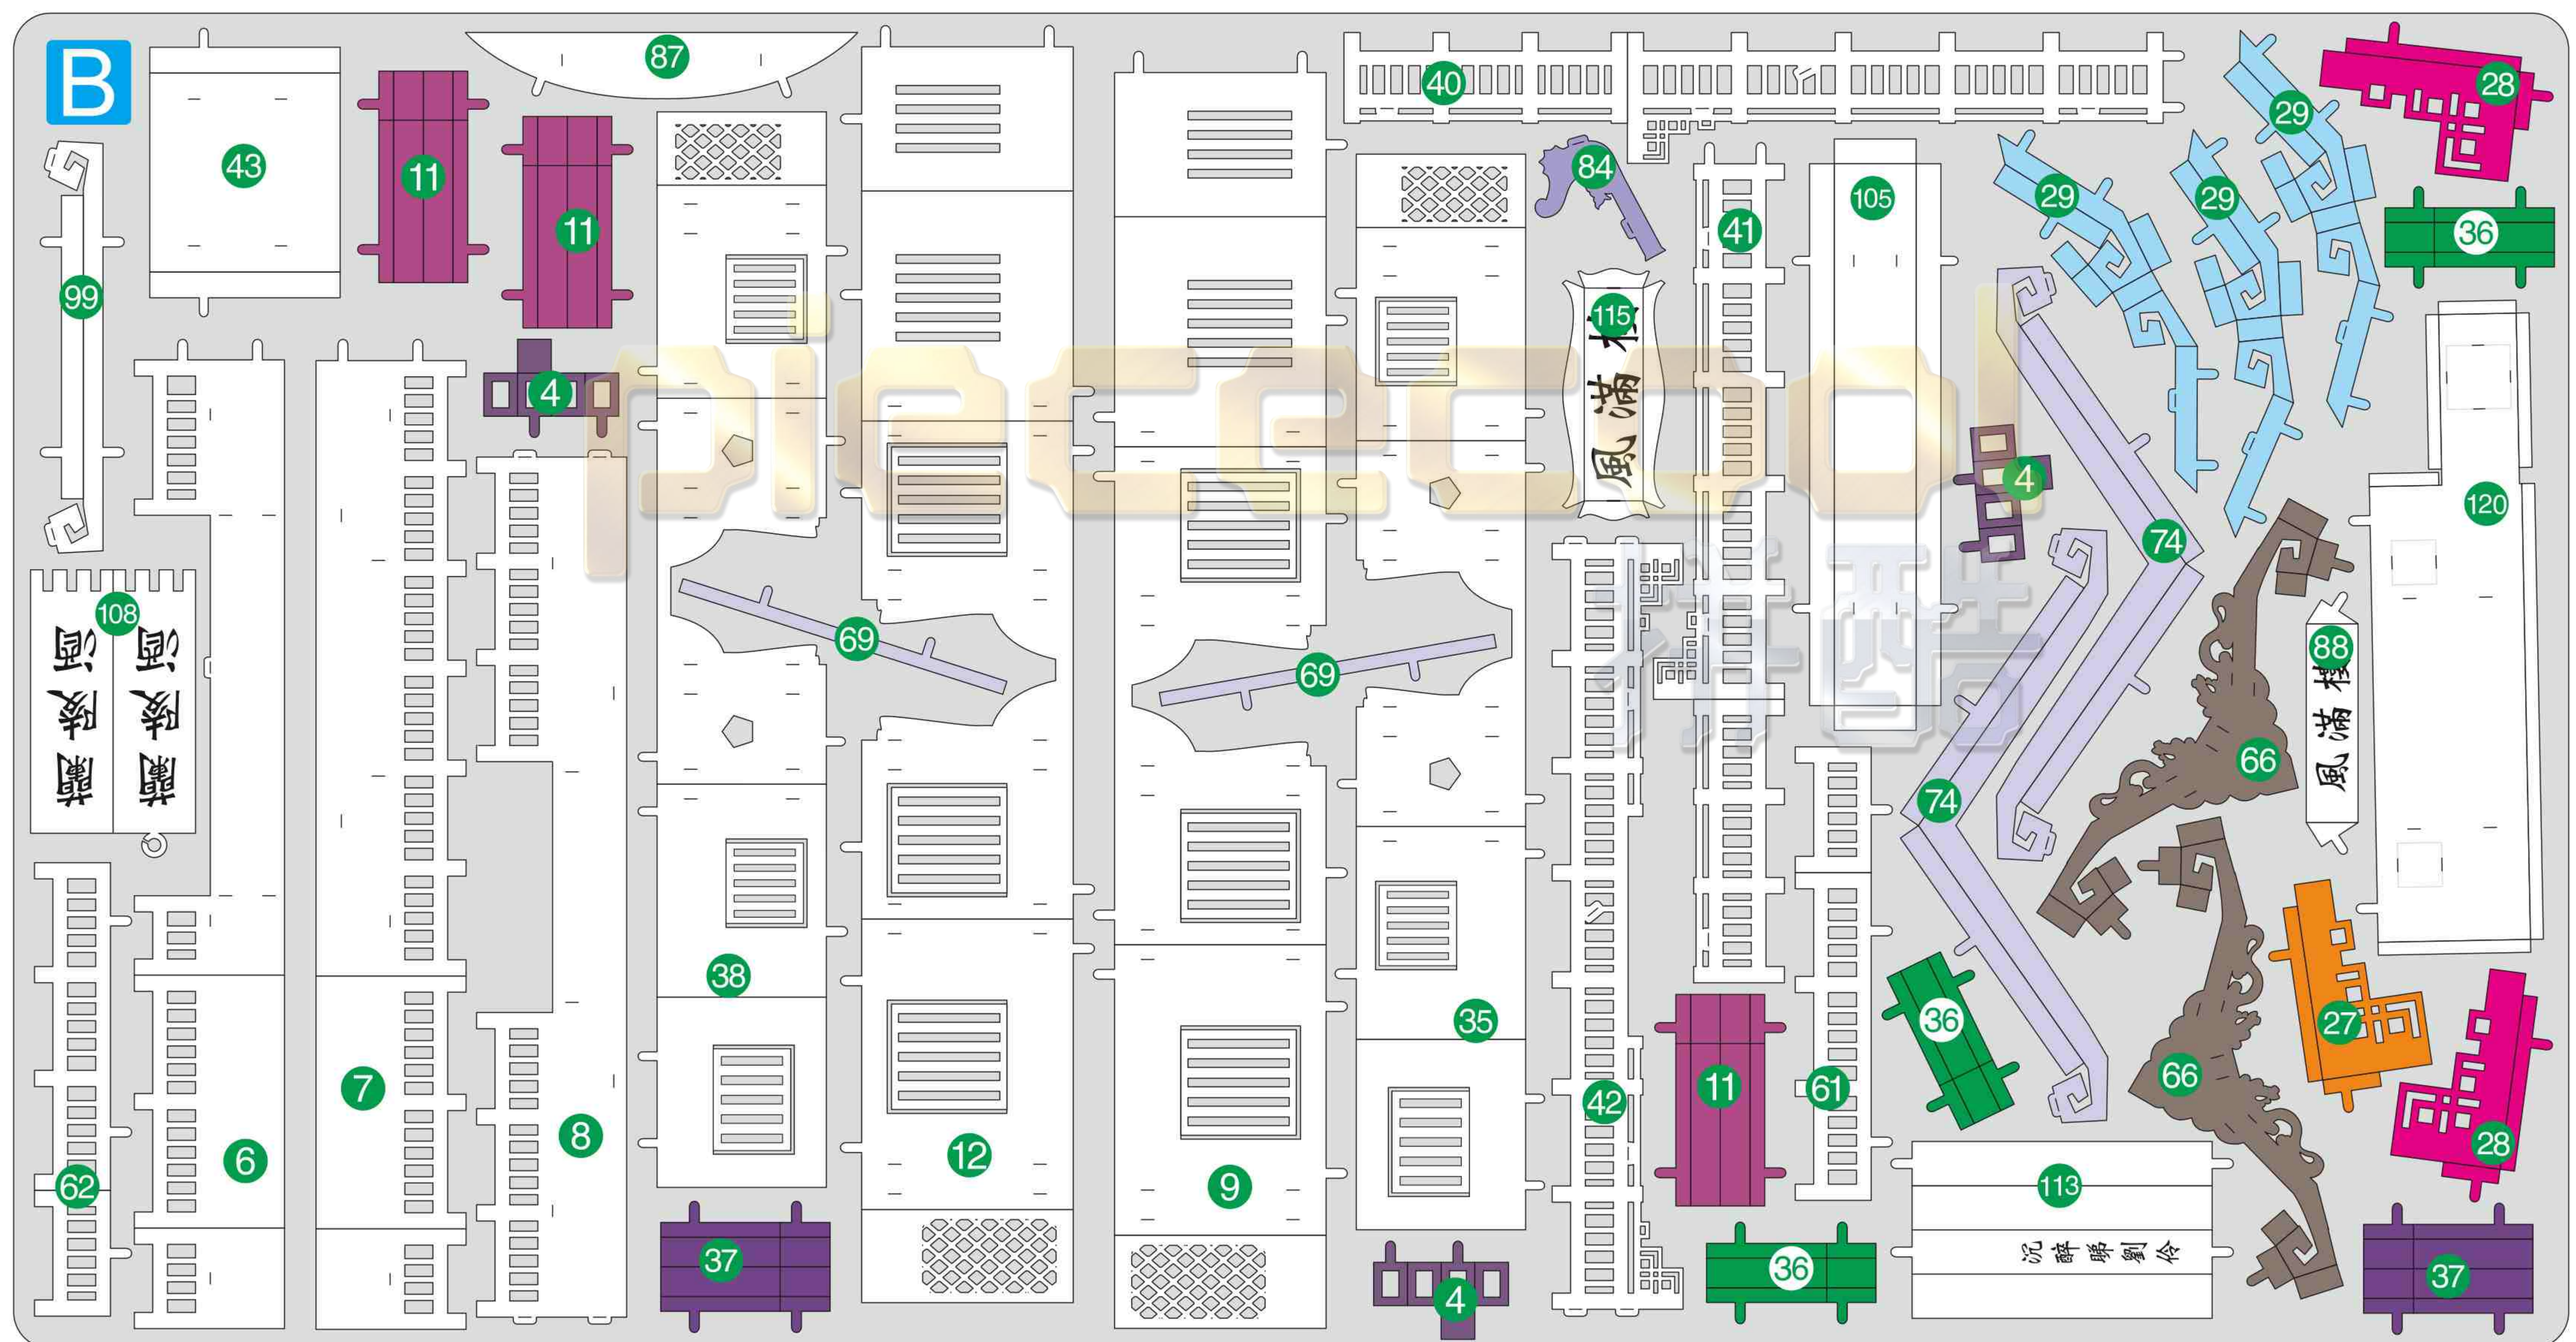

风满楼 RESTAURANT P145

piececool  
拼酷