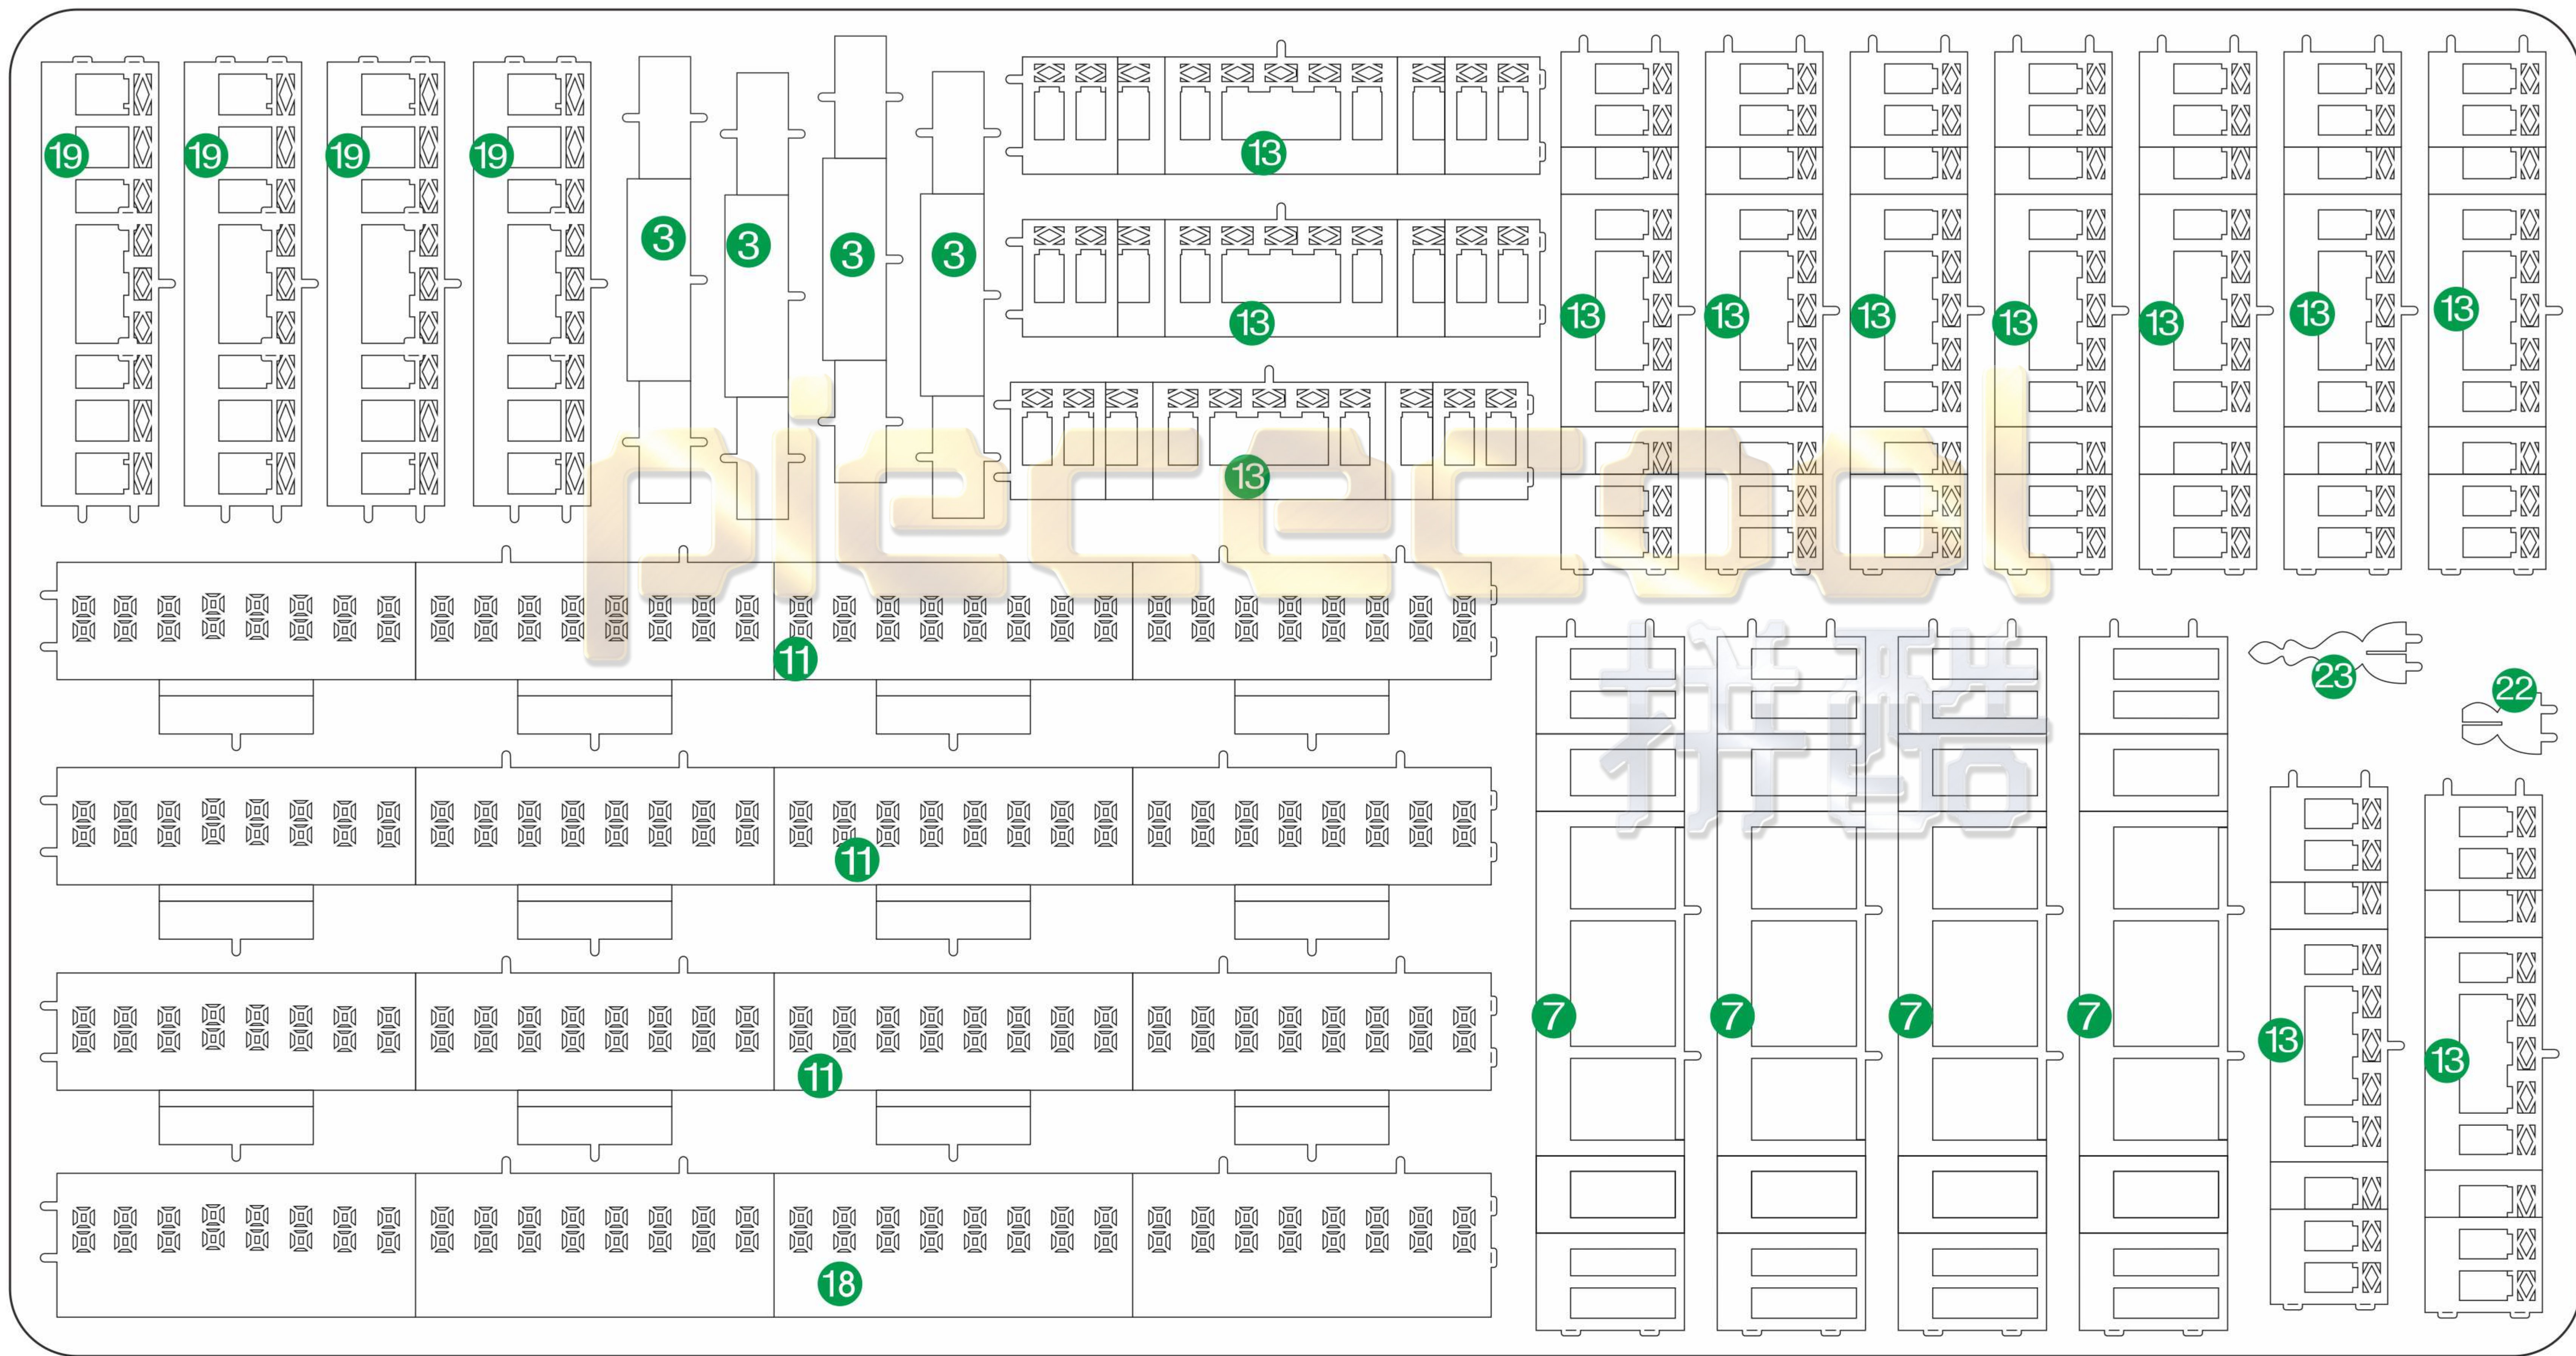

黄鹤楼  
YELLOW CRANE TOWER  
P039

A

B

piececool  
拼酷