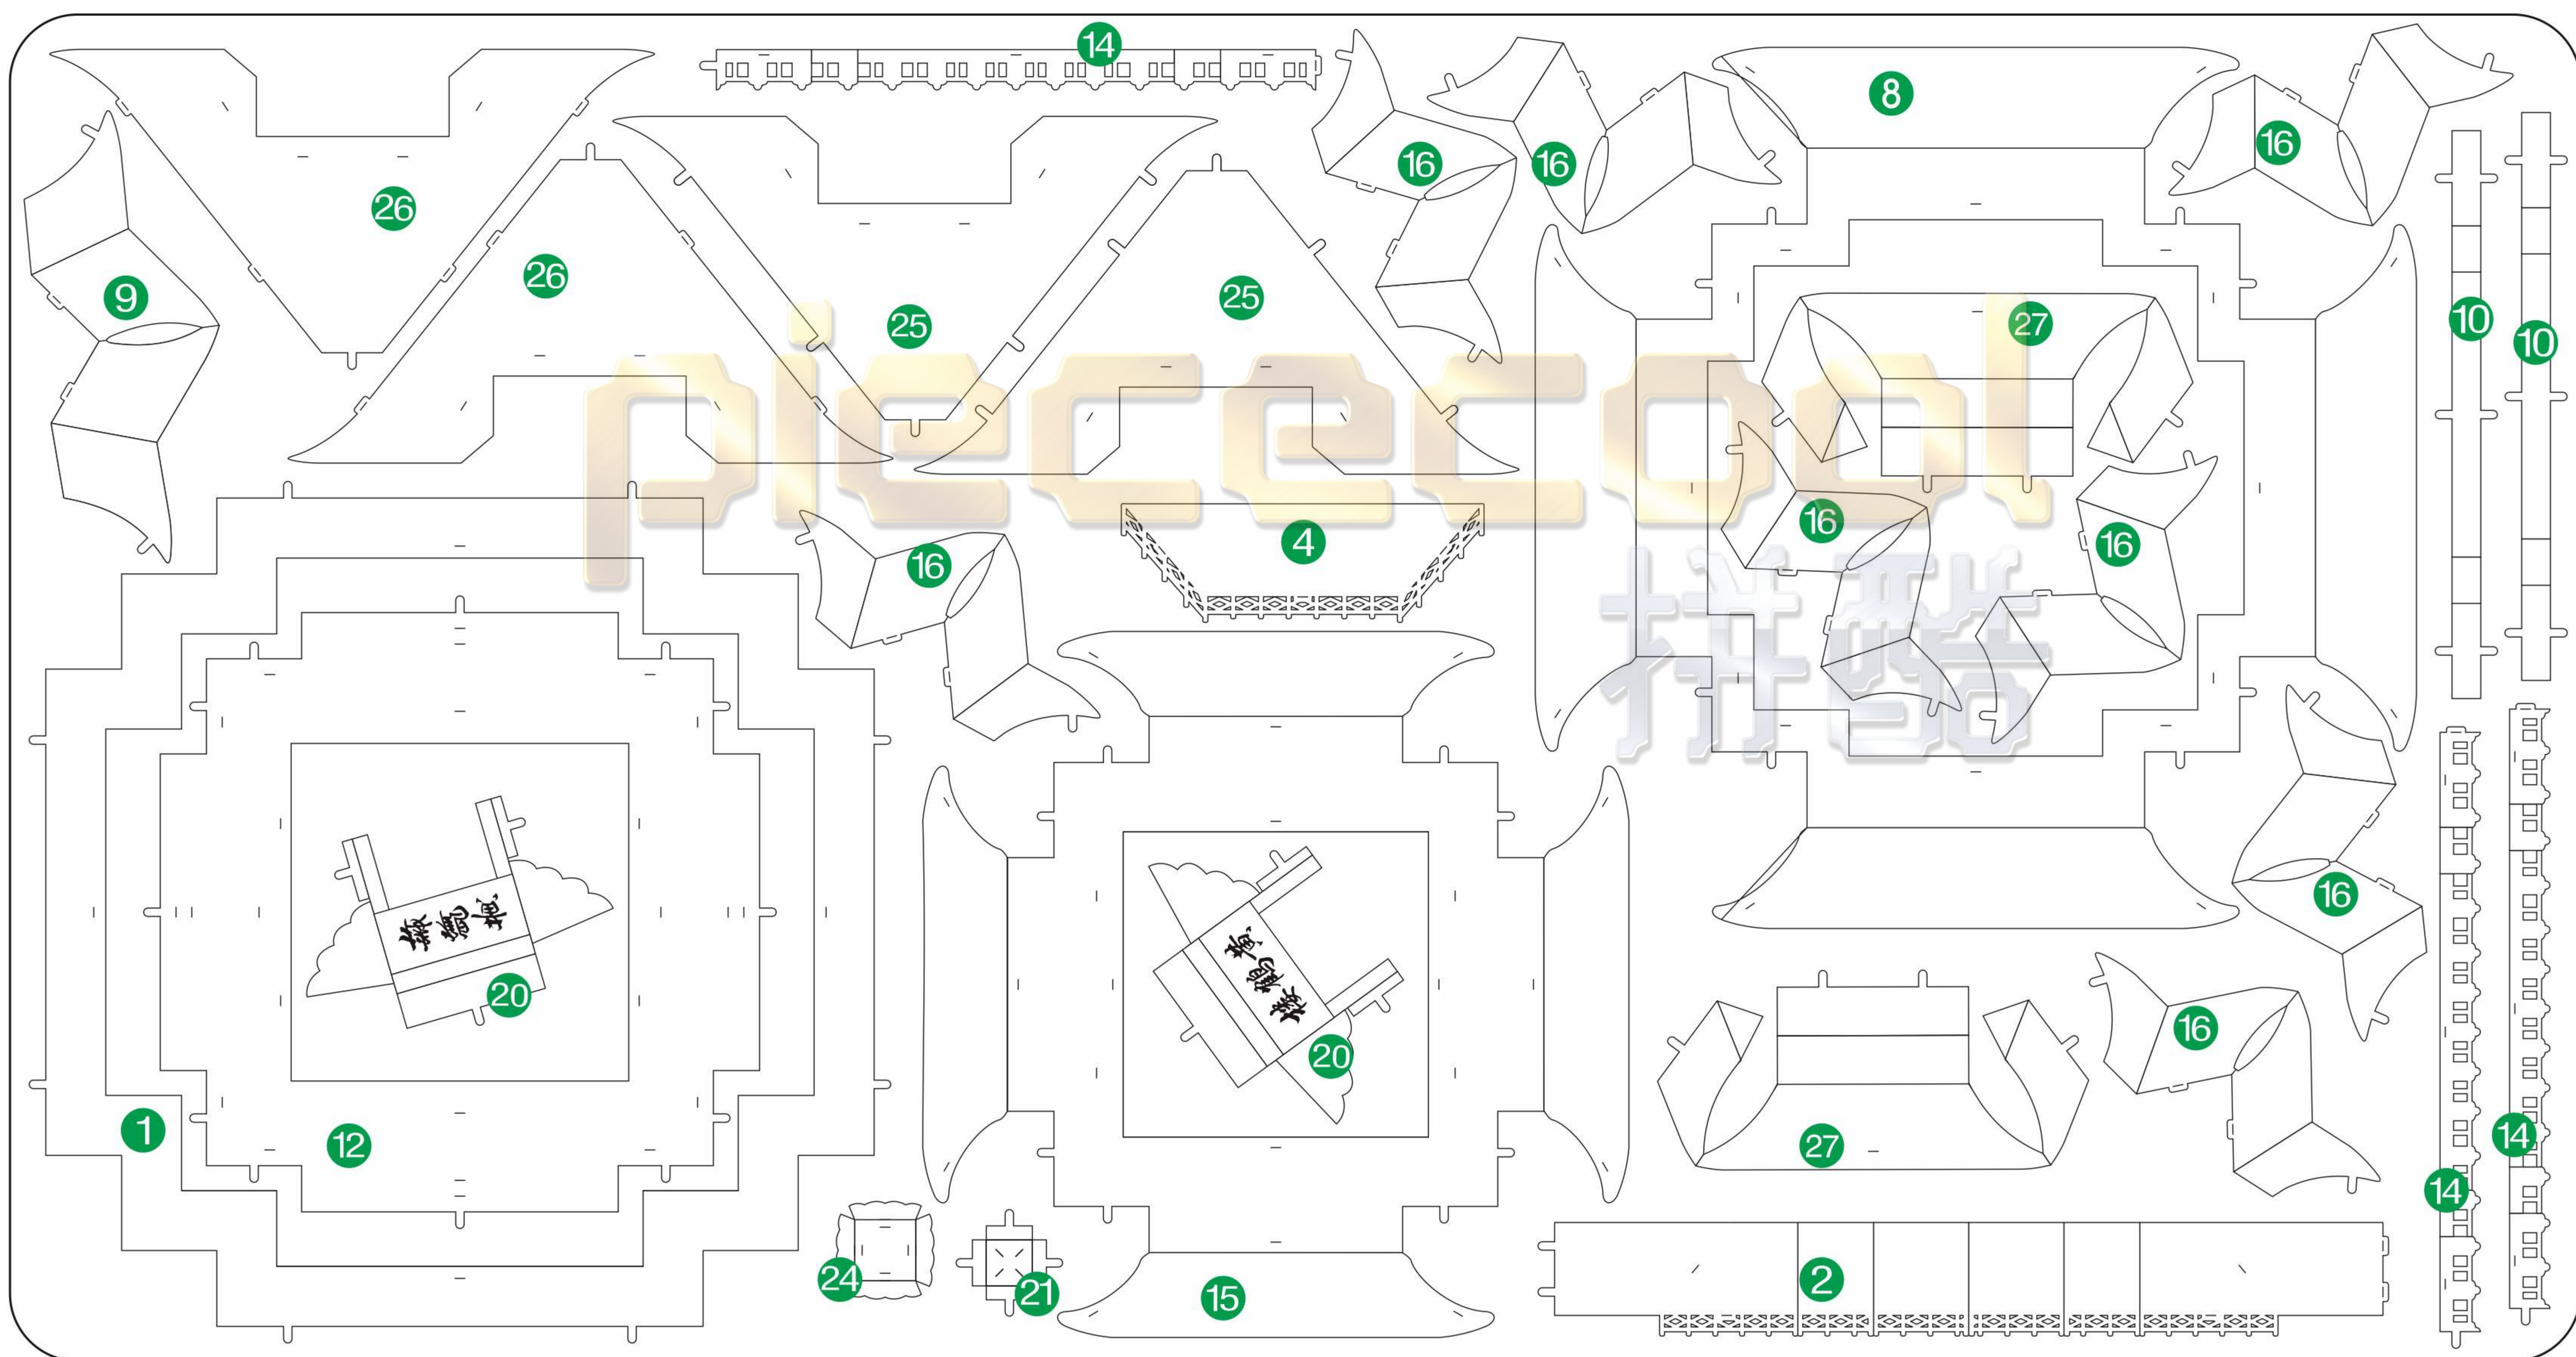

黄鹤楼  
YELLOW CRANE TOWER  
P039

A

B

piececool  
拼酷